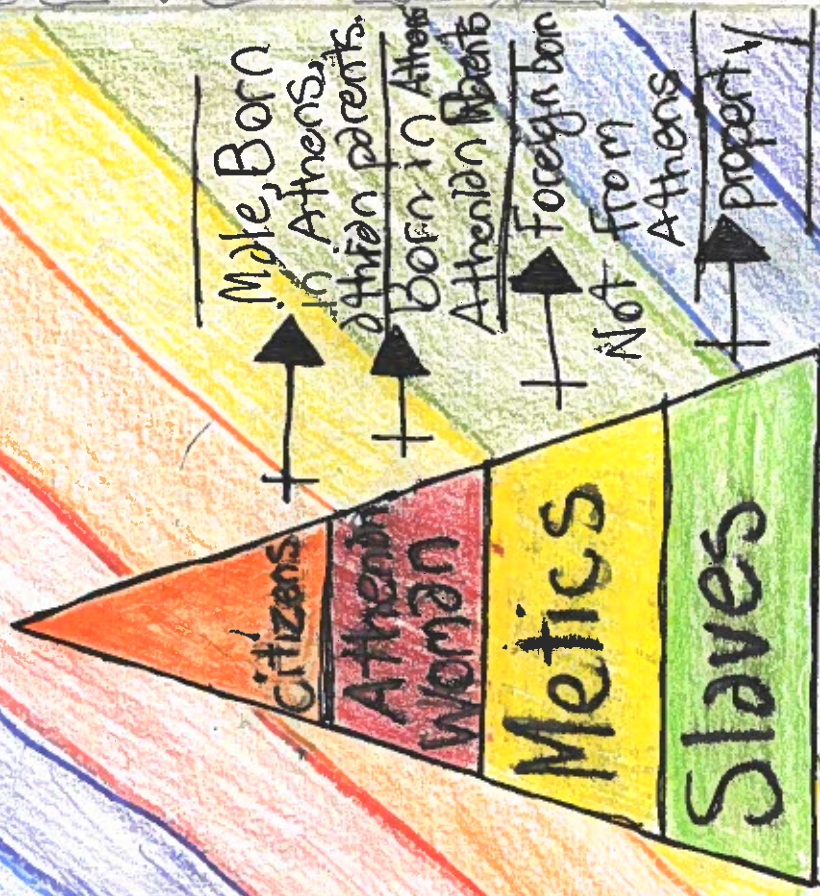

A Social Structure

The social structure in Athens was based on class. Class means division in the social structure of society.

A chart of the social structure of Athens would look like this.

The main difference between citizens and Athenian women was that men could participate in election and women could not, but both could own property.

Who's Who in Ancient Athens?

400-300 BCE

By: Ryker.M

A Complete Guide to Social Structure in the Ancient City of Athens

THE PARATHON